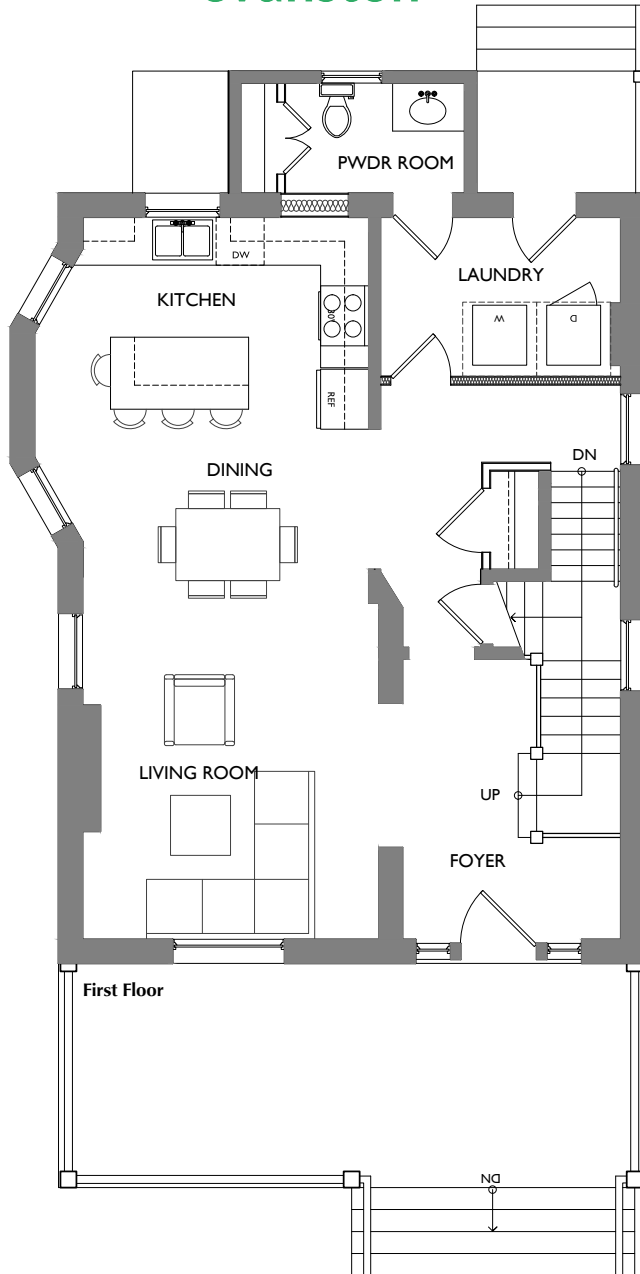

REACH

Rehab Across Cincinnati & Hamilton County

evanston

3315 Woodburn Ave.

\$158,900

First Floor

Second Floor

Third Floor