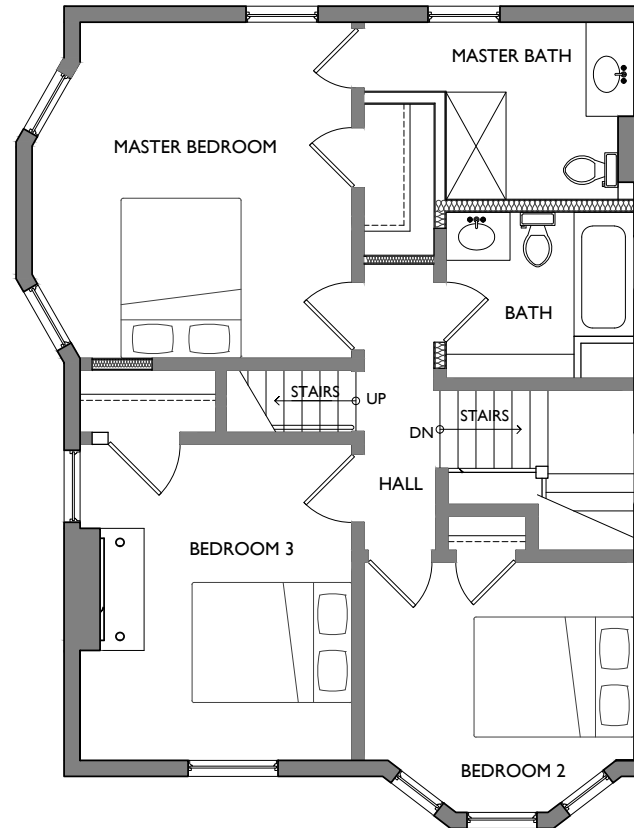

REACH

Rehab Across Cincinnati & Hamilton County

evanston

3315 Woodburn Ave.

\$158,900

First Floor

Second Floor

Third Floor