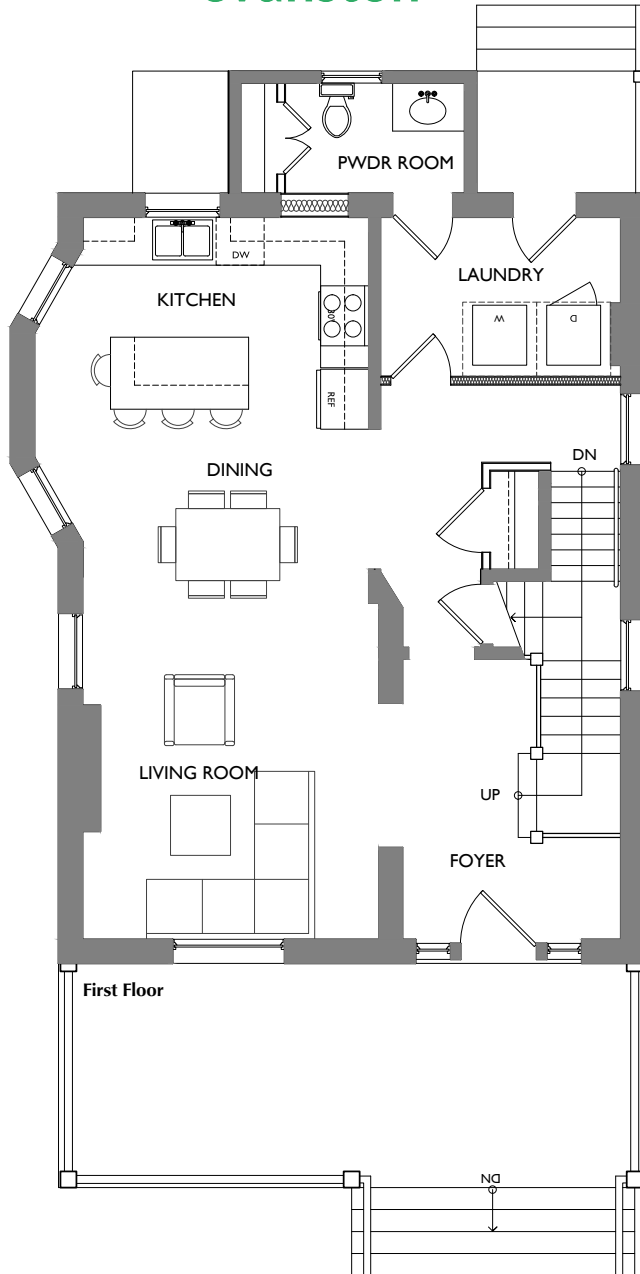

REACH

Rehab Across Cincinnati & Hamilton County

evanston

3309 Woodburn Ave.

\$149,900

First Floor

Second Floor

Third Floor